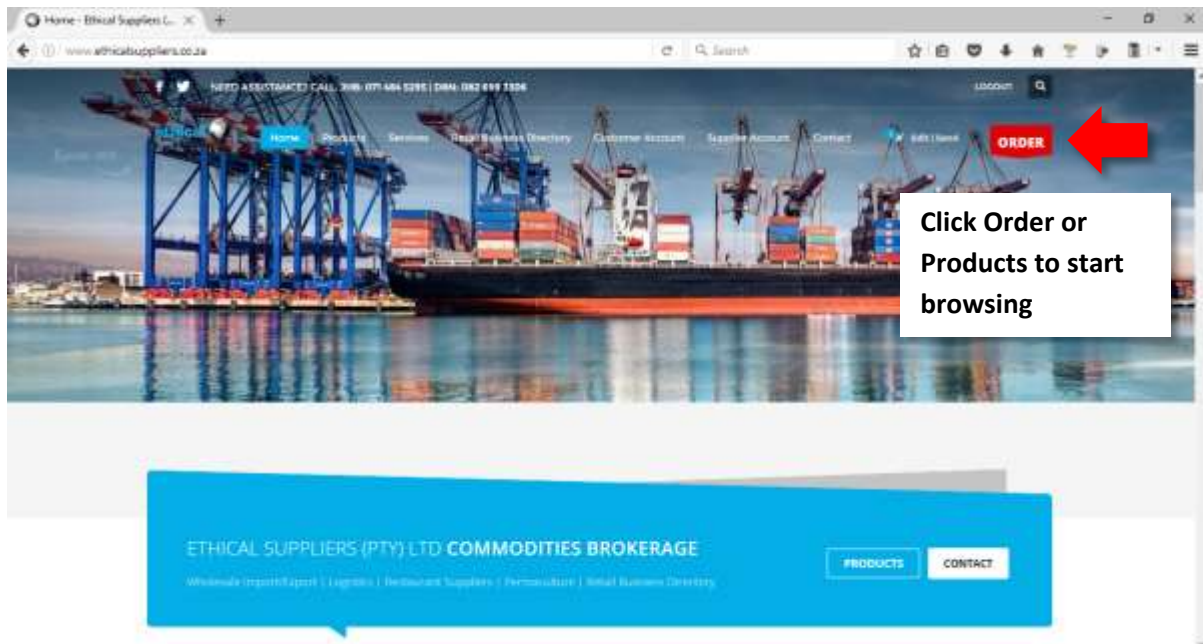

HELP GUIDE

CUSTOMERS

Step 1