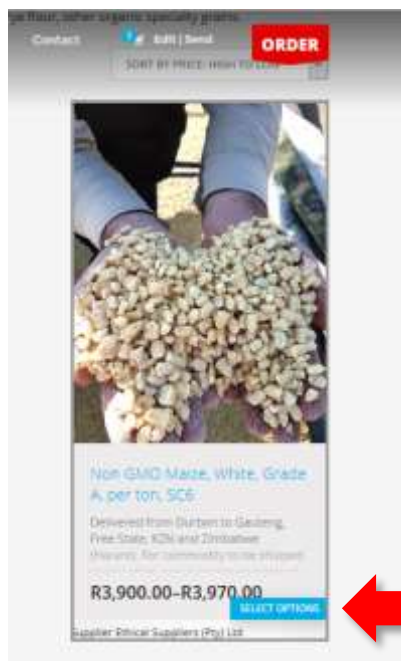

HELP GUIDE

CUSTOMERS

Step 1

Step 2

Move your mouse over the image to reveal the buttons.

HELP GUIDE

Step 3

**Non GMO Maize, White,
Grade A, per ton, SC6**
R3,900.00 – R3,970.00

Delivered from Durban to Gauteng, Free State, KZN and Zimbabwe (Harare).
For commodity to be shipped to any other port a minimum order of 10 000 tons must be placed.

PACKAGING

1

CHOOSE AN OPTION

CHOOSE AN OPTION